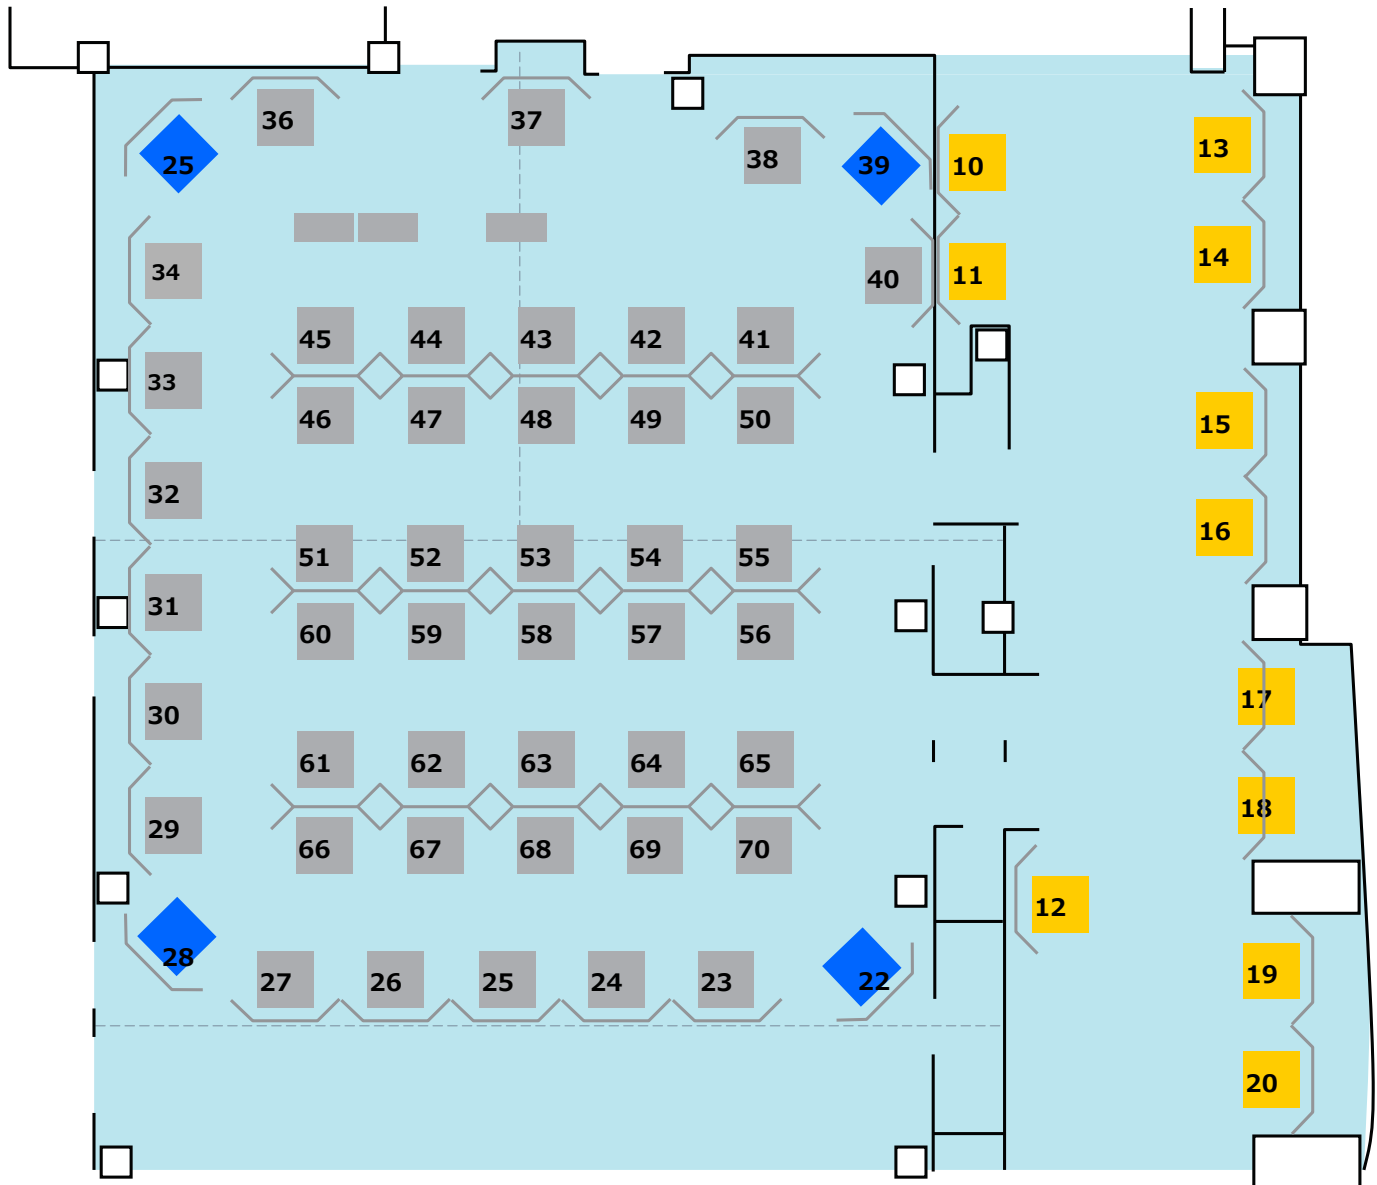

Hyatt Regency Hotel Exhibition Floor Plan

-  Premium Booth—15 ft x 8 ft
-  Large —12 ft x 6 ft
-  Standard Booth—10 ft x 6 ft